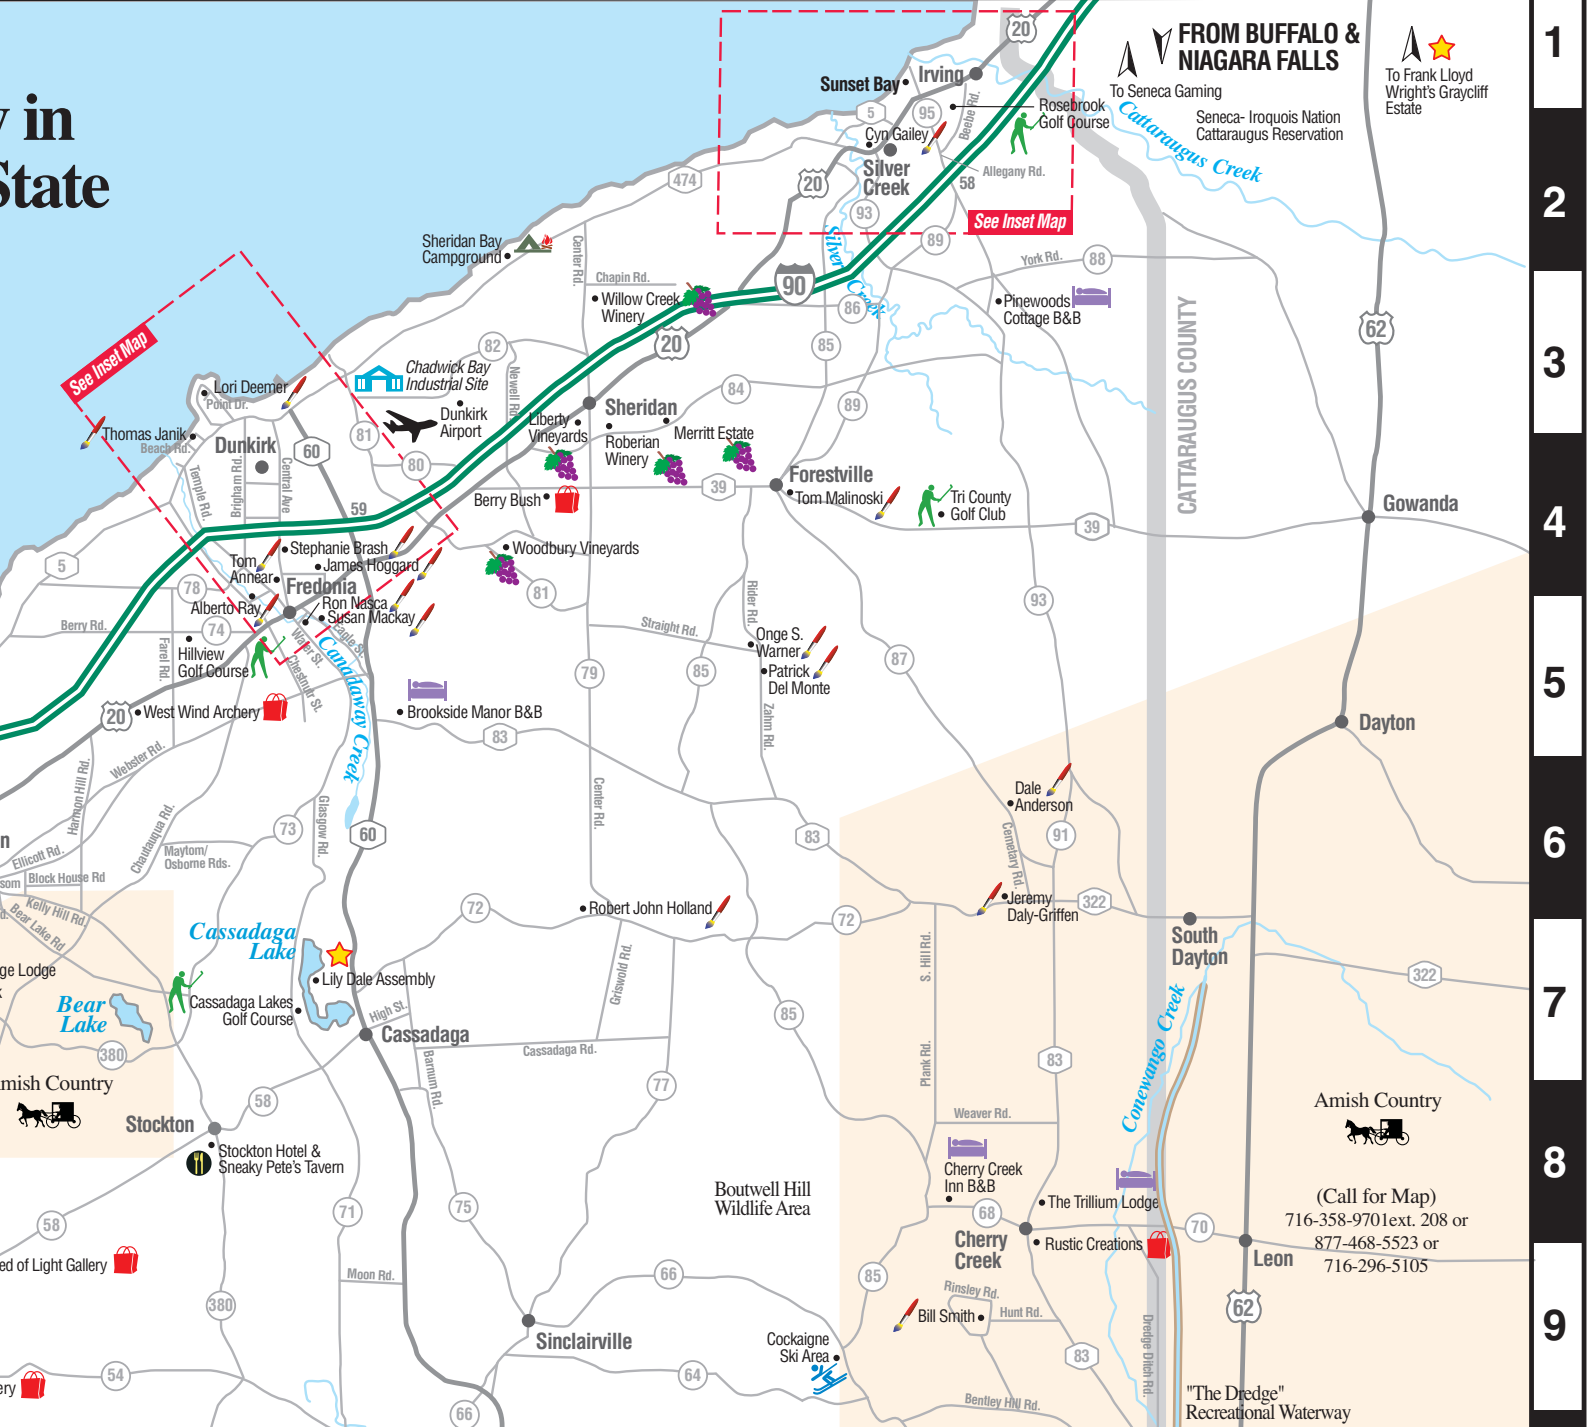

H I J K L M N O P Q

7 in State

FROM BUFFALO & NIAGARA FALLS

To Seneca Gaming
Seneca-Iroquois Nation
Cattaraugus Reservation

To Frank Lloyd Wright's Graycliff Estate

See Inset Map

See Inset Map

(Call for Map)
716-358-9701 ext. 208 or
877-468-5523 or
716-296-5105

"The Dredge"
Recreational Waterway